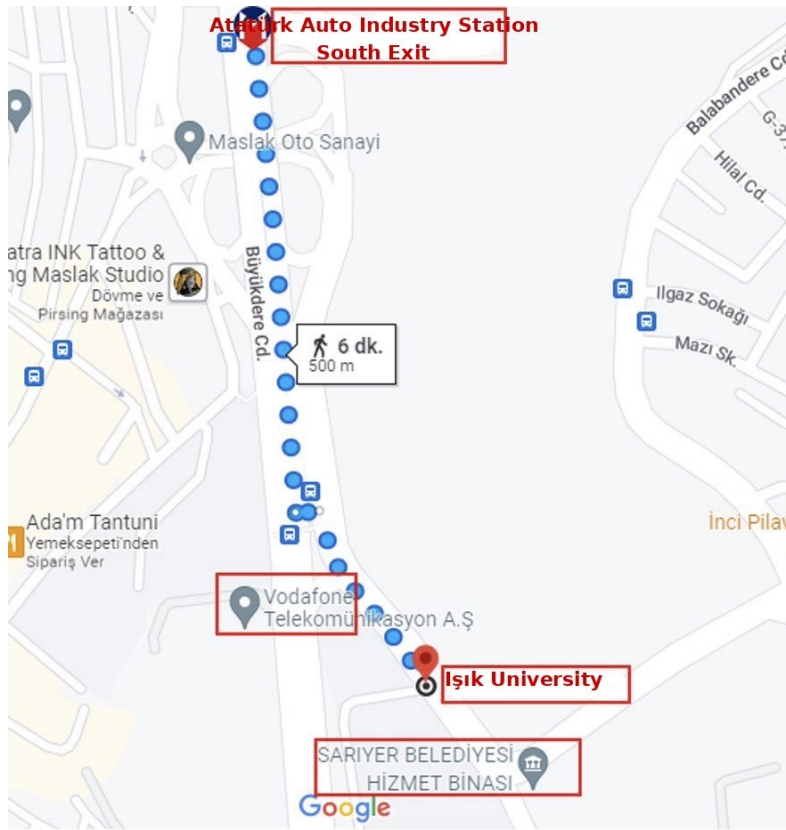

Phone: 444 07 99

E-mail: info@isikun.edu.tr

Işık University Maslak Campus

Directions and Transportation Options

The university entrance is at the back of the campus (Sanayi Caddesi / Industrial Street).

Note: The campus is also used by the Feyziye Schools Primary and Secondary Schools. Please ensure you look for the Işık University building.

Taxi

Participants who prefer to travel by taxi may simply provide the address: Maslak/Ayazağa Metro Exit, Işık University.

Metro (Subway)

Participants who prefer the metro should take the Yenikapı – Hacı Osman line and get off at the Atatürk Oto Sanayi (Atatürk Auto Industry) station. After exiting from the South exit, walk 500 metres in the direction of Levent. (When the road splits, take the left fork — the university entrance will be on your right.)

Walking route from metro station to campus

İETT (City Bus)

Participants travelling by İETT bus should board any bus heading from Maslak towards Sarıyer and alight at the Sarıyer Municipality (Sarıyer Belediyesi) stop. Walking towards the municipality building, the university will be on your right.

İETT bus stop to campus — walking route

Minibus

Participants using the Sarıyer / Hacıosman minibus route should get off at the Sarıyer Municipality Maslak Service Building (Sarıyer Belediyesi Maslak Hizmet Binası) stop. Walking towards the municipality building, the university entrance will be on your right.