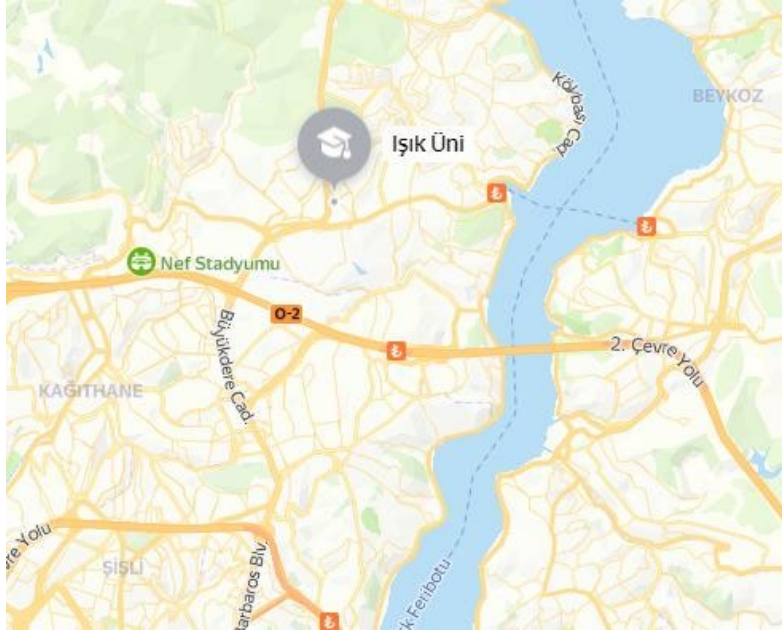

FEYZİYE MEKTEPLERİ VAKFI

İŞIK ÜNİVERSİTESİ

Transportation Information and Map

Campus vicinity map

Istanbul overview map

IŞIK UNIVERSITY MASLAK CAMPUS

Işık University, Pınar Mah. Büyükdere Caddesi No: 194/6

34398 Maslak / İstanbul

Phone: 444 07 99

E-mail: info@isikun.edu.tr

Işık University Maslak Campus

Directions and Transportation Options

The university entrance is at the back of the campus (Sanayi Caddesi / Industrial Street).

Note: The campus is also used by the Feyziye Schools Primary and Secondary Schools. Please ensure you look for the Işık University building.

Taxi

Participants who prefer to travel by taxi may simply provide the address: Maslak/Ayazağa Metro Exit, Işık University.

Metro (Subway)

Participants who prefer the metro should take the Yenikapı – Hacı Osman line and get off at the Atatürk Oto Sanayi (Atatürk Auto Industry) station. After exiting from the South exit, walk 500 metres in the direction of Levent. (When the road splits, take the left fork — the university entrance will be on your right.)

Walking route from metro station to campus

İETT (City Bus)

Participants travelling by İETT bus should board any bus heading from Maslak towards Sarıyer and alight at the Sarıyer Municipality (Sarıyer Belediyesi) stop. Walking towards the municipality building, the university will be on your right.