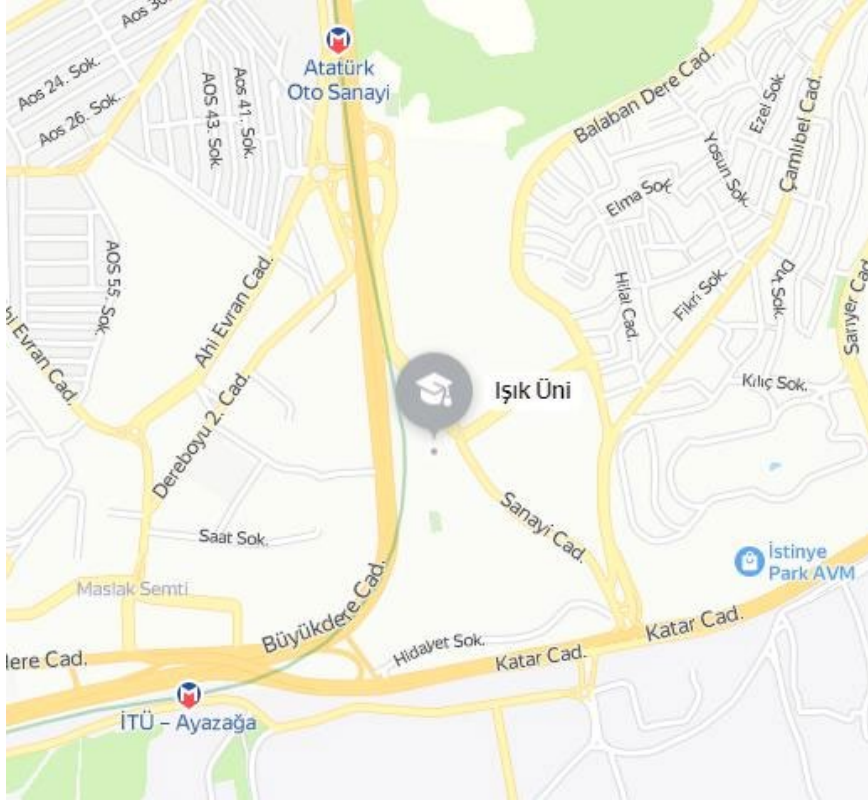

FEYZİYE MEKTEPLERİ VAKFI

İŞIK ÜNİVERSİTESİ

Transportation Information and Map

Campus vicinity map

Istanbul overview map

IŞIK UNIVERSITY MASLAK CAMPUS

Işık University, Pınar Mah. Büyükdere Caddesi No: 194/6

34398 Maslak / İstanbul

Taxi

Participants who prefer to travel by taxi may simply provide the address: Maslak/Ayazağa Metro Exit, Işık University.

Metro (Subway)

Participants who prefer the metro should take the Yenikapı – Hacı Osman line and get off at the Atatürk Oto Sanayi (Atatürk Auto Industry) station. After exiting from the South exit, walk 500 metres in the direction of Levent. (When the road splits, take the left fork — the university entrance will be on your right.)

Walking route from metro station to campus

İETT (City Bus)

Participants travelling by İETT bus should board any bus heading from Maslak towards Sarıyer and alight at the Sarıyer Municipality (Sarıyer Belediyesi) stop. Walking towards the municipality building, the university will be on your right.

Private Car

Navigation coordinates: 41.11257963405846, 29.0259962331155

Participants will be able to use the university car park free of charge.

Visual Guides to Help You Find the Campus

View from Büyükdere Avenue — campus sign visible