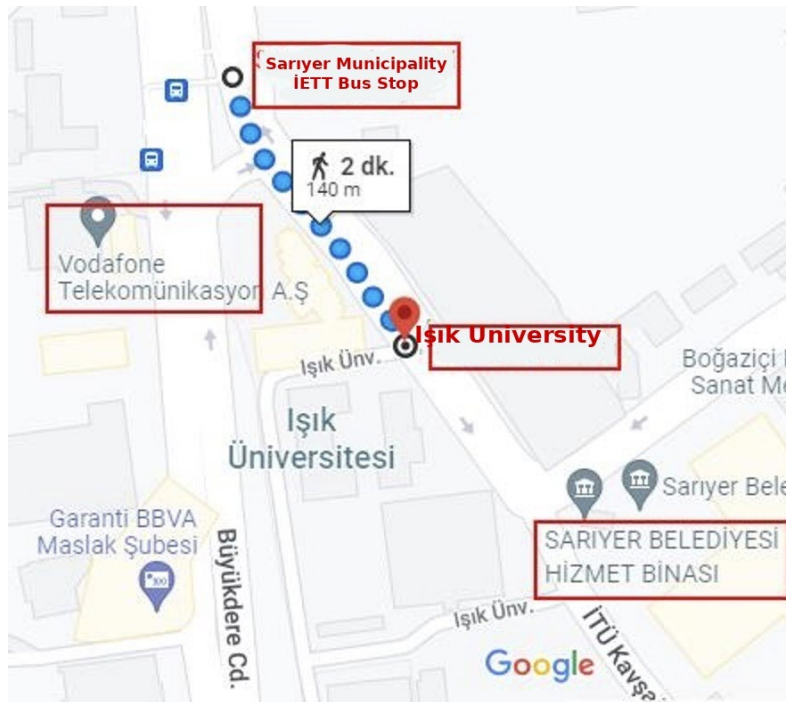

Phone: 444 07 99

E-mail: info@isikun.edu.tr

Işık University Maslak Campus

Directions and Transportation Options

The university entrance is at the back of the campus (Sanayi Caddesi / Industrial Street).

Note: The campus is also used by the Feyziye Schools Primary and Secondary Schools. Please ensure you look for the Işık University building.

Taxi

Participants who prefer to travel by taxi may simply provide the address: Maslak/Ayazağa Metro Exit, Işık University.

Metro (Subway)

Participants who prefer the metro should take the Yenikapı – Hacı Osman line and get off at the Atatürk Oto Sanayi (Atatürk Auto Industry) station. After exiting from the South exit, walk 500 metres in the direction of Levent. (When the road splits, take the left fork — the university entrance will be on your right.)

Walking route from metro station to campus

İETT (City Bus)

Participants travelling by İETT bus should board any bus heading from Maslak towards Sarıyer and alight at the Sarıyer Municipality (Sarıyer Belediyesi) stop. Walking towards the municipality building, the university will be on your right.

İETT bus stop to campus — walking route

Minibus

Participants using the Sarıyer / Hacıosman minibus route should get off at the Sarıyer Municipality Maslak Service Building (Sarıyer Belediyesi Maslak Hizmet Binası) stop. Walking towards the municipality building, the university entrance will be on your right.