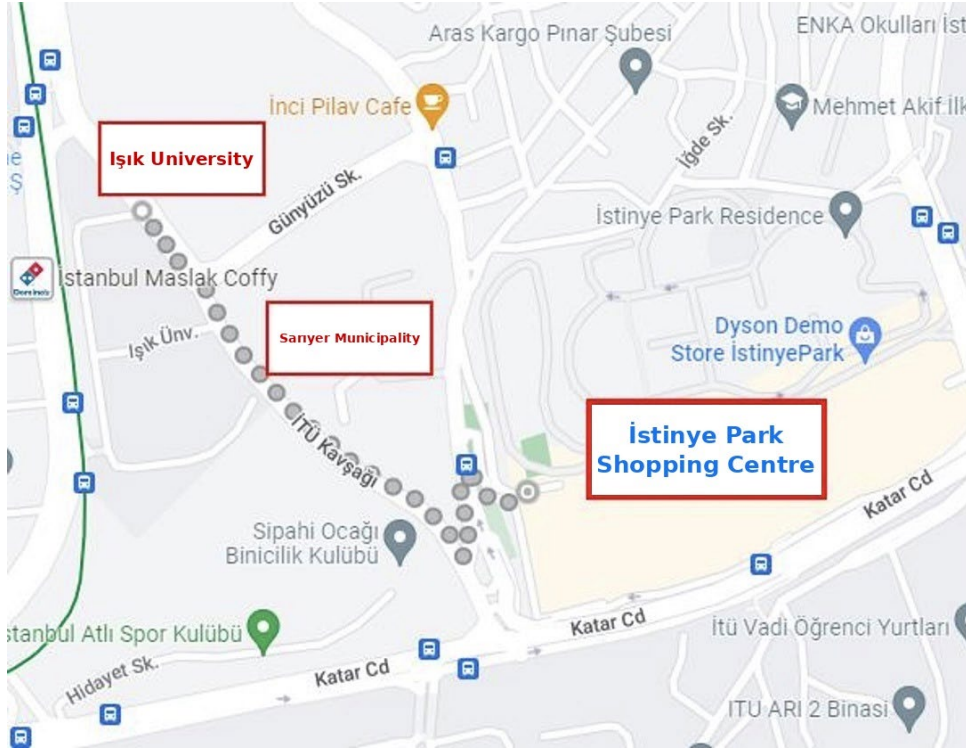

Dining

Light meals such as sandwiches, light meals, salads, pasta etc. are available at the on-campus café. For a wider selection, İstinye Park Shopping Centre is approximately a 10-minute walk from campus.

Map showing walking route to İstinye Park Shopping Centre

With Kind Regards